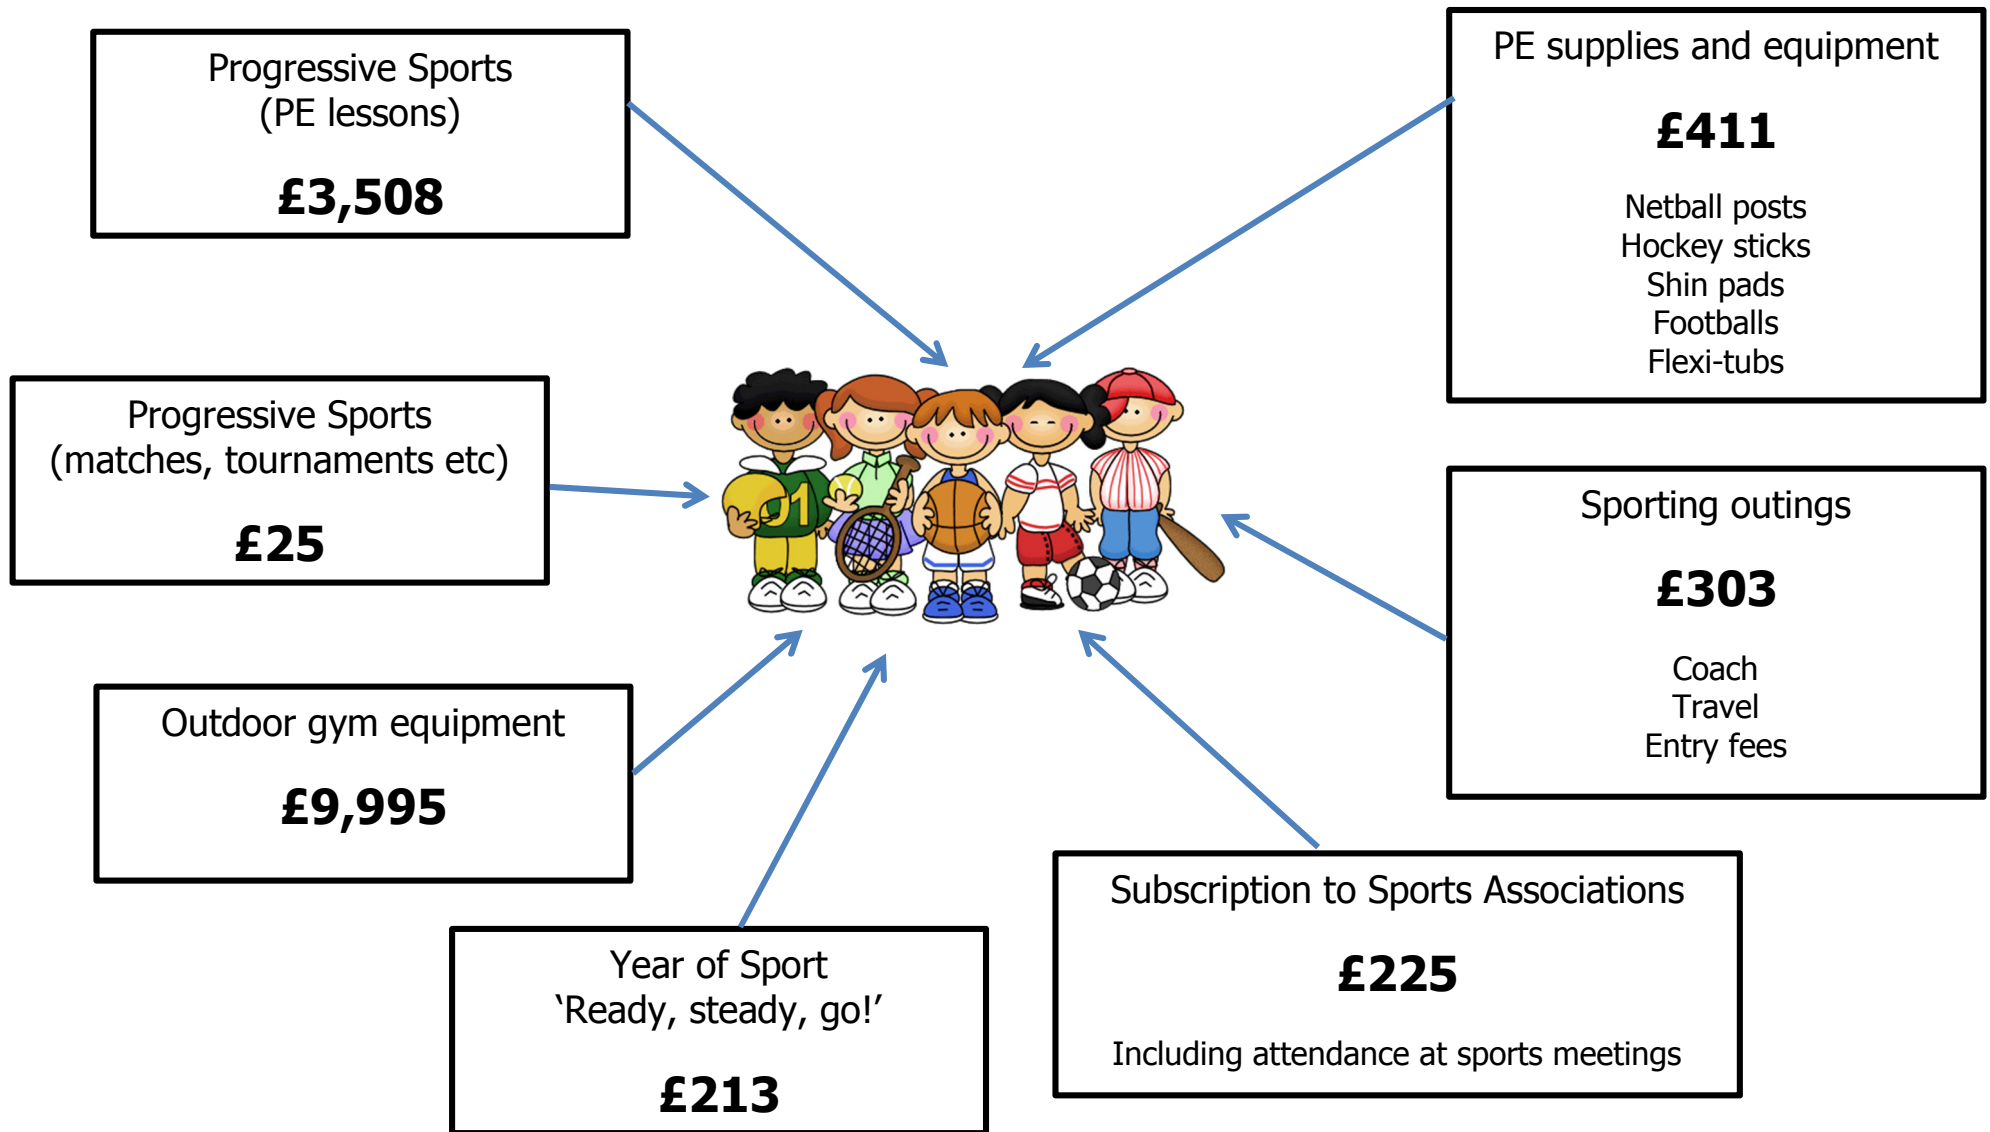

SPORTS PREMIUM SPENDING 2015-16

TOTAL SPEND = **£14,680**